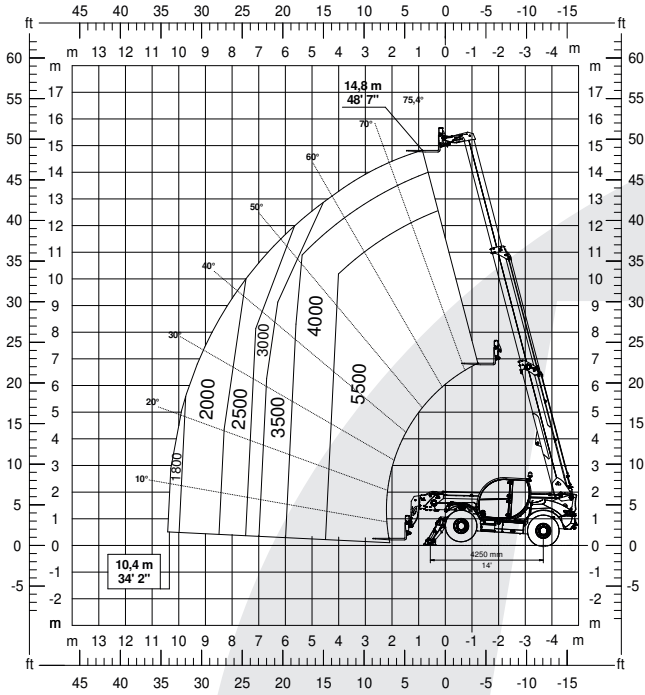

TH 5,5.15

PRELIMINARY

LOAD CHART WITH FORKS

HONEST, RELIABLE & REACTIVE
SOLUTIONS FOR WORKING AT HEIGHT

CONTACT US

- ☎ 0800 865 4455
- ✉ info@hiresafesolutions.com
- 🌐 www.hiresafesolutions.com