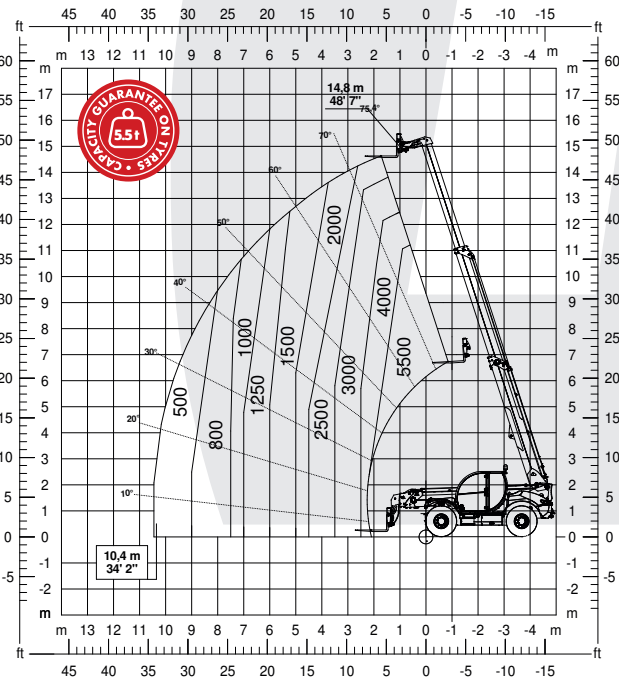

TH 5,5.15

PRELIMINARY

LOAD CHART WITH FORKS

HONEST, RELIABLE & REACTIVE
SOLUTIONS FOR WORKING AT HEIGHT

CONTACT US

- ☎ 0800 865 4455
- ✉ info@hiresafesolutions.com
- 🌐 www.hiresafesolutions.com