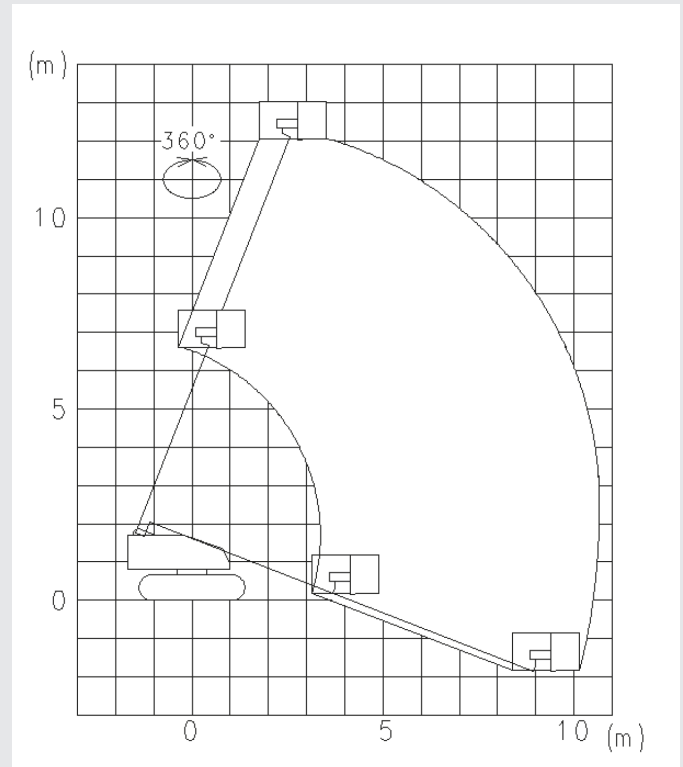

Aichi SR12C1SM

Working height 14,1 meter

SPECIFICATIONS

Height	2,00 m
Length	6,34 m
Width	2,25 m
Ground clearance	0,34 m
Platform capacity	250 kg
Working height	14,10 m
Max. platform height	12,10 m
Lateral reach	10,70 m
Rotation	360° continuously
Platform rotation	180° (90°+ 90°)
Engine (diesel)	Yanmar 3TNV88
Power	18,90 kW
Own weight	7.500 kg
Platform dimensions	1,80 x 0,75 x 1,10 m
Speed	0-1,5 km/h
Tracks	450 mm steel chain
Tank volume	95 liter